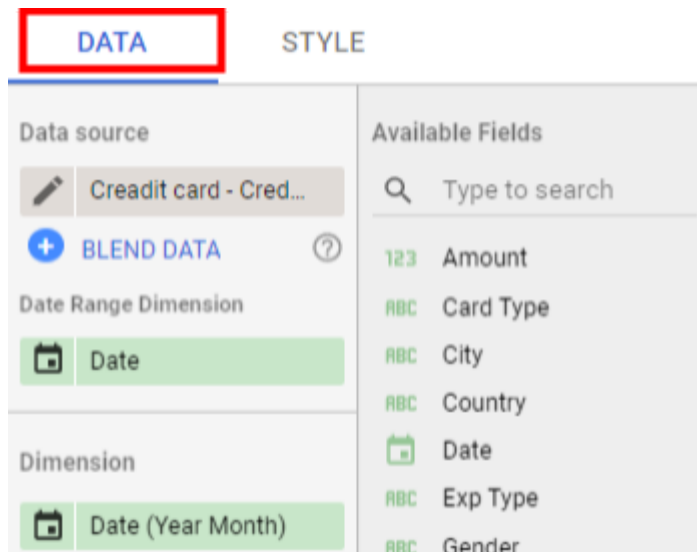

- **Data Tab:**

It is available on the Right side of Google data studio. To change the Data of your Dataset. Also, show column name in the dataset.