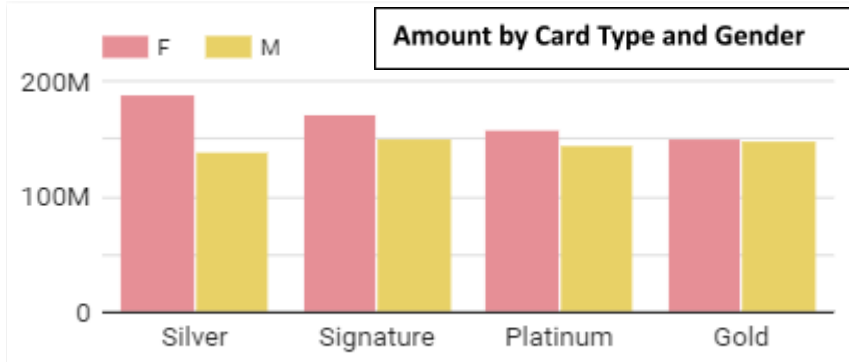

It is available on the Right side of Google data studio. To Change Designing of your report and Chart.

- **Add Time Series Chart :**

- Bar Chart

- Tree Map Chart :

Dataset Link:

<https://drive.google.com/drive/u/0/folders/1tDfM5jvhrOysWpJob6uMNPA9YKoAHCK>