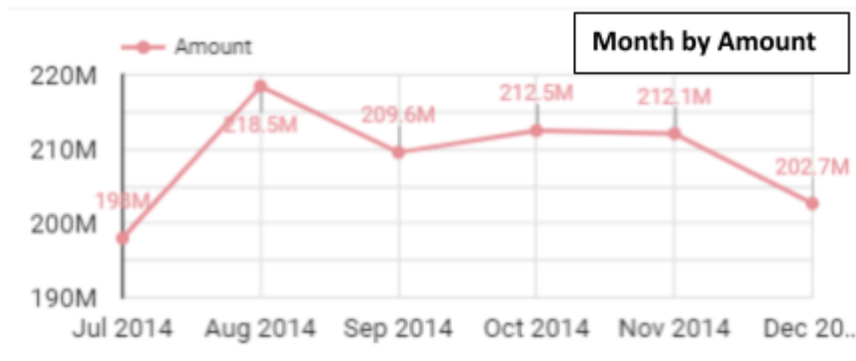

- **Theme and Layout:** to change Page Theme

- **Data Tab:**

It is available on the Right side of Google data studio. To change the Data of your Dataset. Also, show column name in the dataset.

- **Style Tab:**

It is available on the Right side of Google data studio. To Change Designing of your report and Chart.

- **Add Time Series Chart :**

- Bar Chart

- Tree Map Chart :

Dataset Link:

<https://drive.google.com/drive/u/0/folders/1tDfM5jvhrOysWpJob6uMNPA9YKoAHCK>